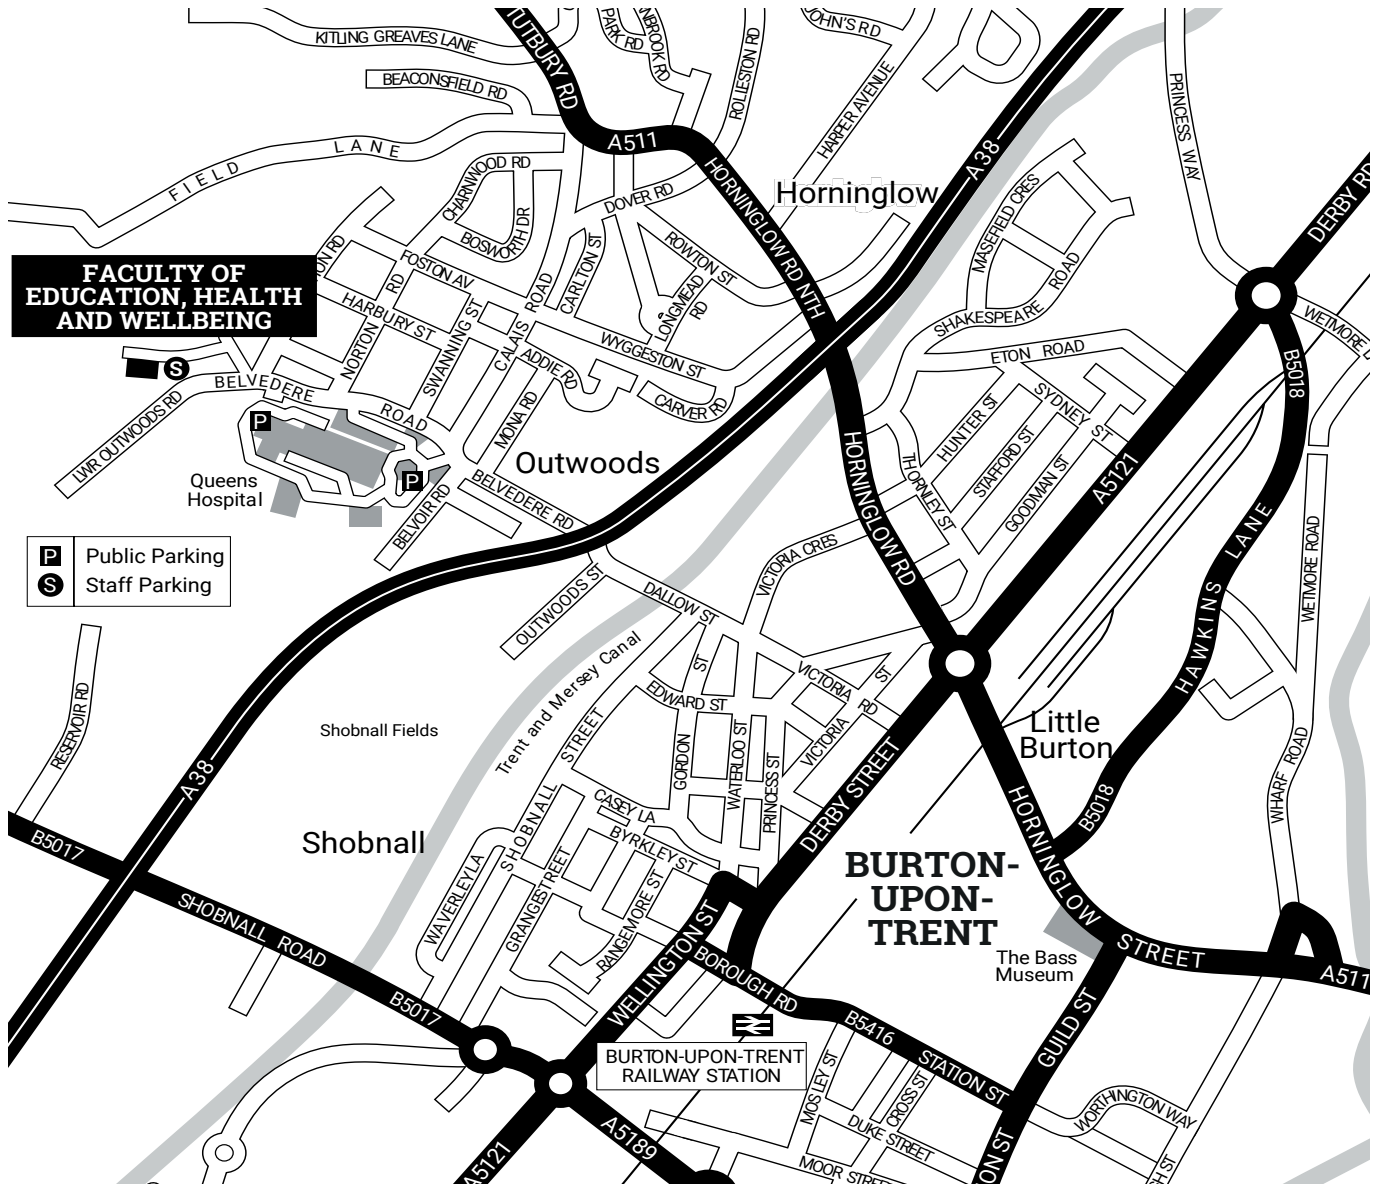

## Burton-upon-Trent street map

**By car:** approaching from the south (Birmingham or Lichfield), the hospital is signposted from the A38. Driving from the north (Derby) on the A38, you'll need to take the turning to Burton and pick up the signs for the hospital from town. Coming up Belvedere Road with the main entrance to the Hospital on your left, take the next right after Denton Road (by the bus shelter), stay left when the road forks and the School of Health and Wellbeing is 50 yards further up on your left. Parking for the School of Health and Wellbeing is available in the main hospital car park. Satnav location is DE13 ORB.

**By bus:** the number 3 and 3A Arriva bus runs approximately every 10 minutes from New Street (in Burton town centre) to the bus stop just outside the main entrance to the Hospital.

**By train:** Burton-upon-Trent is on the Birmingham to Derby line. Leaving from just outside the railway station, the 3 and 3A Arriva bus takes you to the Hospital, as above.