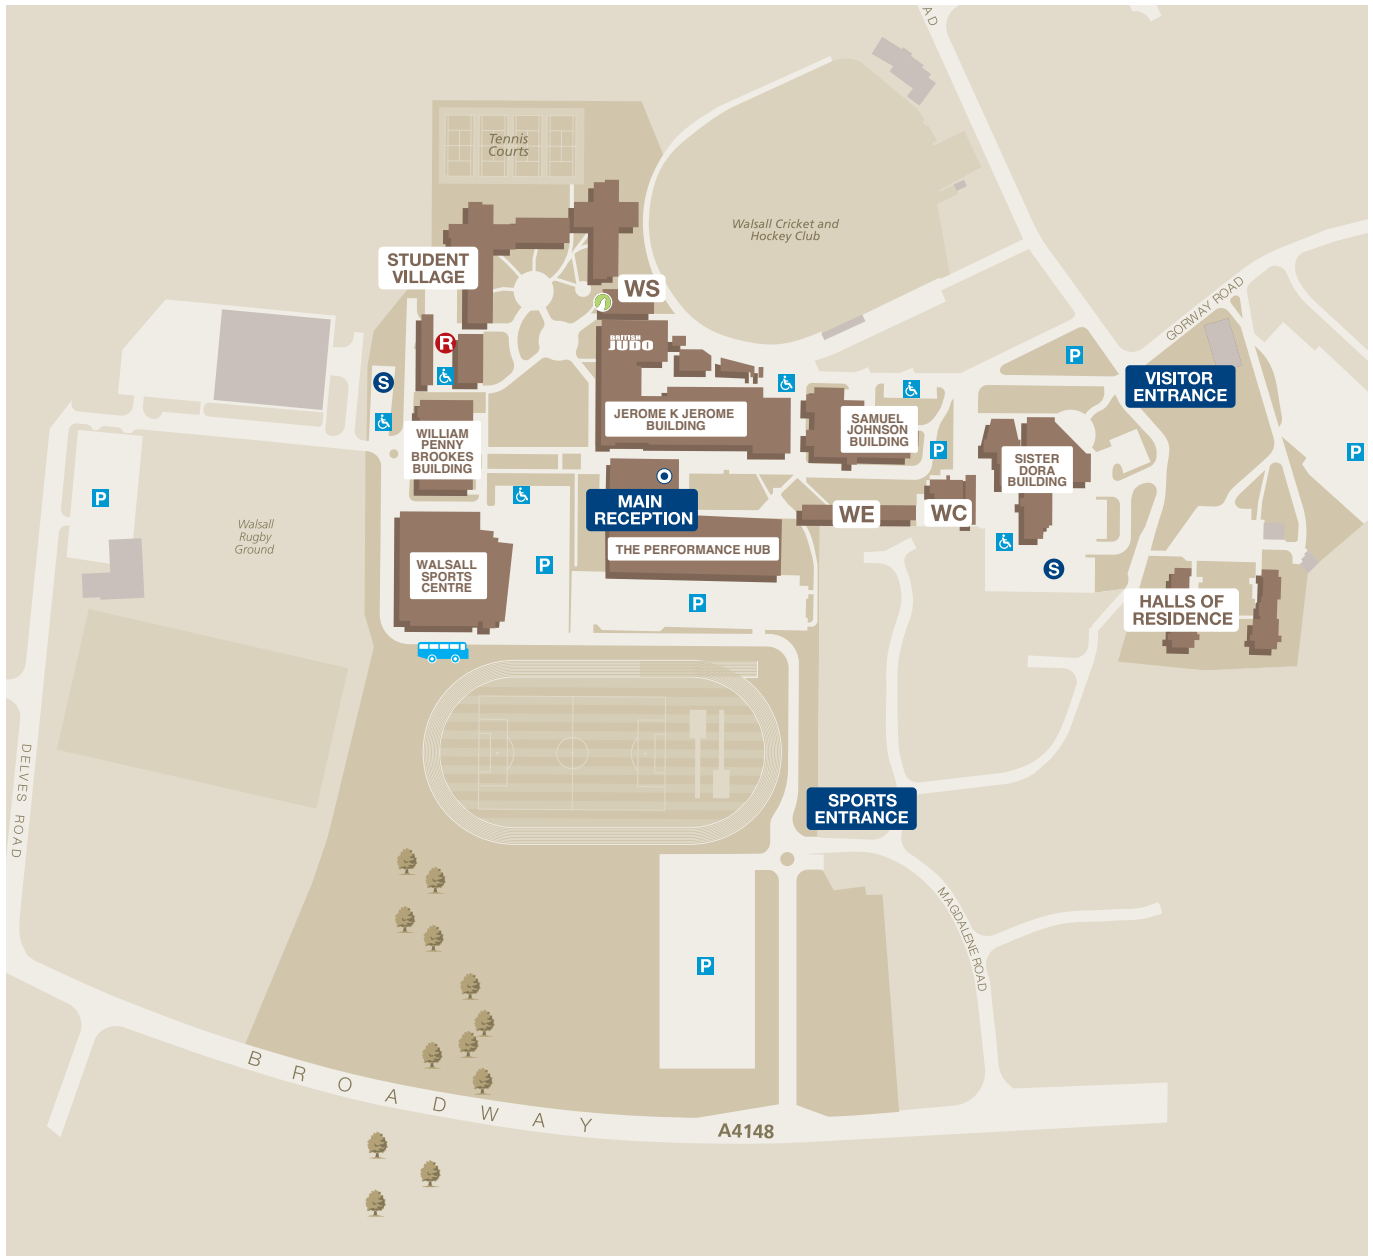

Walsall Campus

Jerome K Jerome Building
Faculty of Education, Health and Wellbeing | Faculty of Education, Health and Wellbeing Student Services | Institute of Education | British Judo Centre of Excellence | Campus Operations | The Boulevard Kitchen | Lounge

WC Building
Multi-Faith Prayer Room

William Penny Brookes Building
Faculty of Education, Health and Wellbeing | Institute of Sport and Human Sciences | Health Scan | Swimming Pool

WE Building
Faculty of Education, Health and Wellbeing | Institute of Education

The Performance Hub
Faculty of Arts | Faculty of Arts Student Services | School of Performing Arts | Learning Centre | Main Reception | Theatre

Walsall Sports Centre
Gym | Sports Centre Cafe

Samuel Johnson Building
Faculty of Education, Health and Wellbeing | Institute of Education | Boulevard Coffee Lounge | Social Learning Space

Sister Dora Building
Faculty of Education, Health and Wellbeing | Institute of Health | Skills and Simulation Labs

WS Building
Students' Union | Coffee Shop and Bar | Free Cash Point | Advice and Support