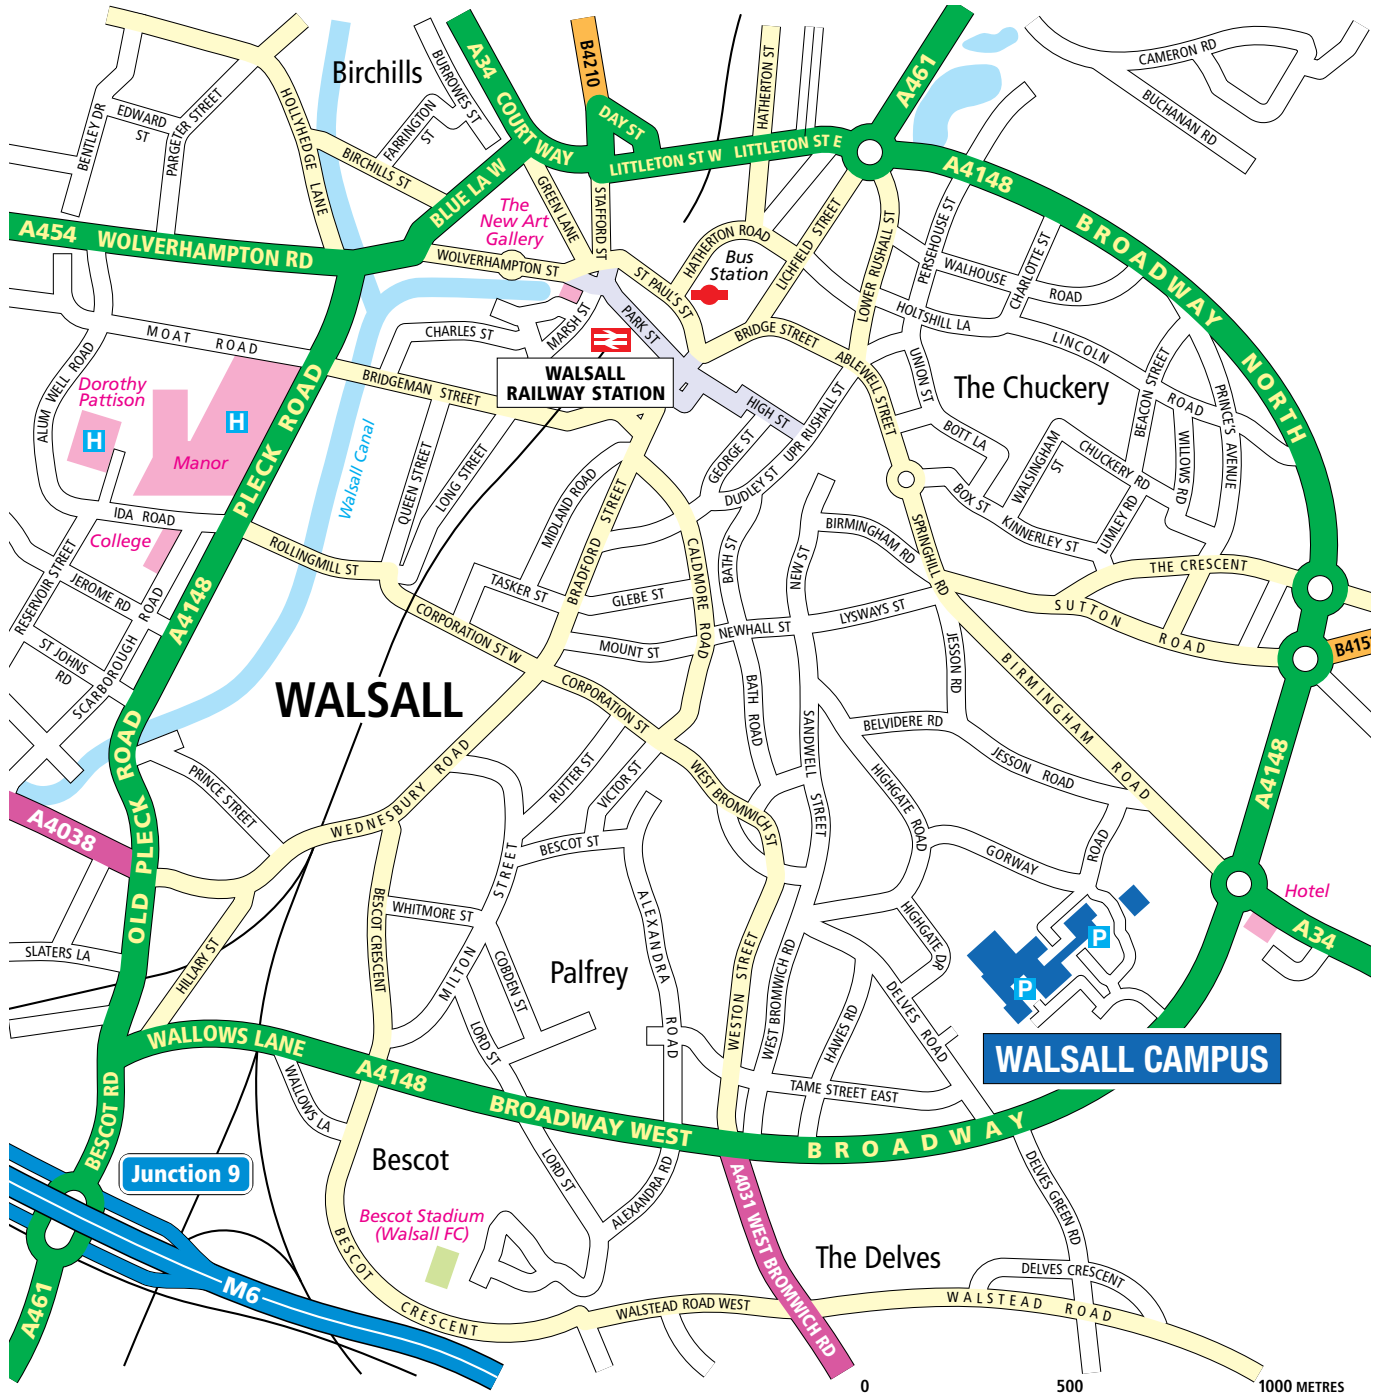

Getting to Walsall Campus

© Crown Copyright. All rights reserved. Licence Number PU100029016

By Car:

Walsall Campus is just minutes from Junction 9 of the M6 motorway. For general visitors, the entrance is from Gorway Road, accessible via Jesson Road from Birmingham Road off The Broadway roundabout. For sports users, the entrance is via Magdalene Road, accessible from The Broadway. Please note: access and parking may change in Autumn 2005 as we continue with our new build programme. Do check with Reception on 01902 323200 for any updates.

By Bus:

The Number 51 bus takes you from the Walsall bus station to Jesson Road near the Campus.

By Train:

Walsall station is on the Wolverhampton, Stafford and Birmingham lines. From Walsall station, you can either take a taxi or walk the short distance to the bus station, from where you can get a number 51 bus as above.