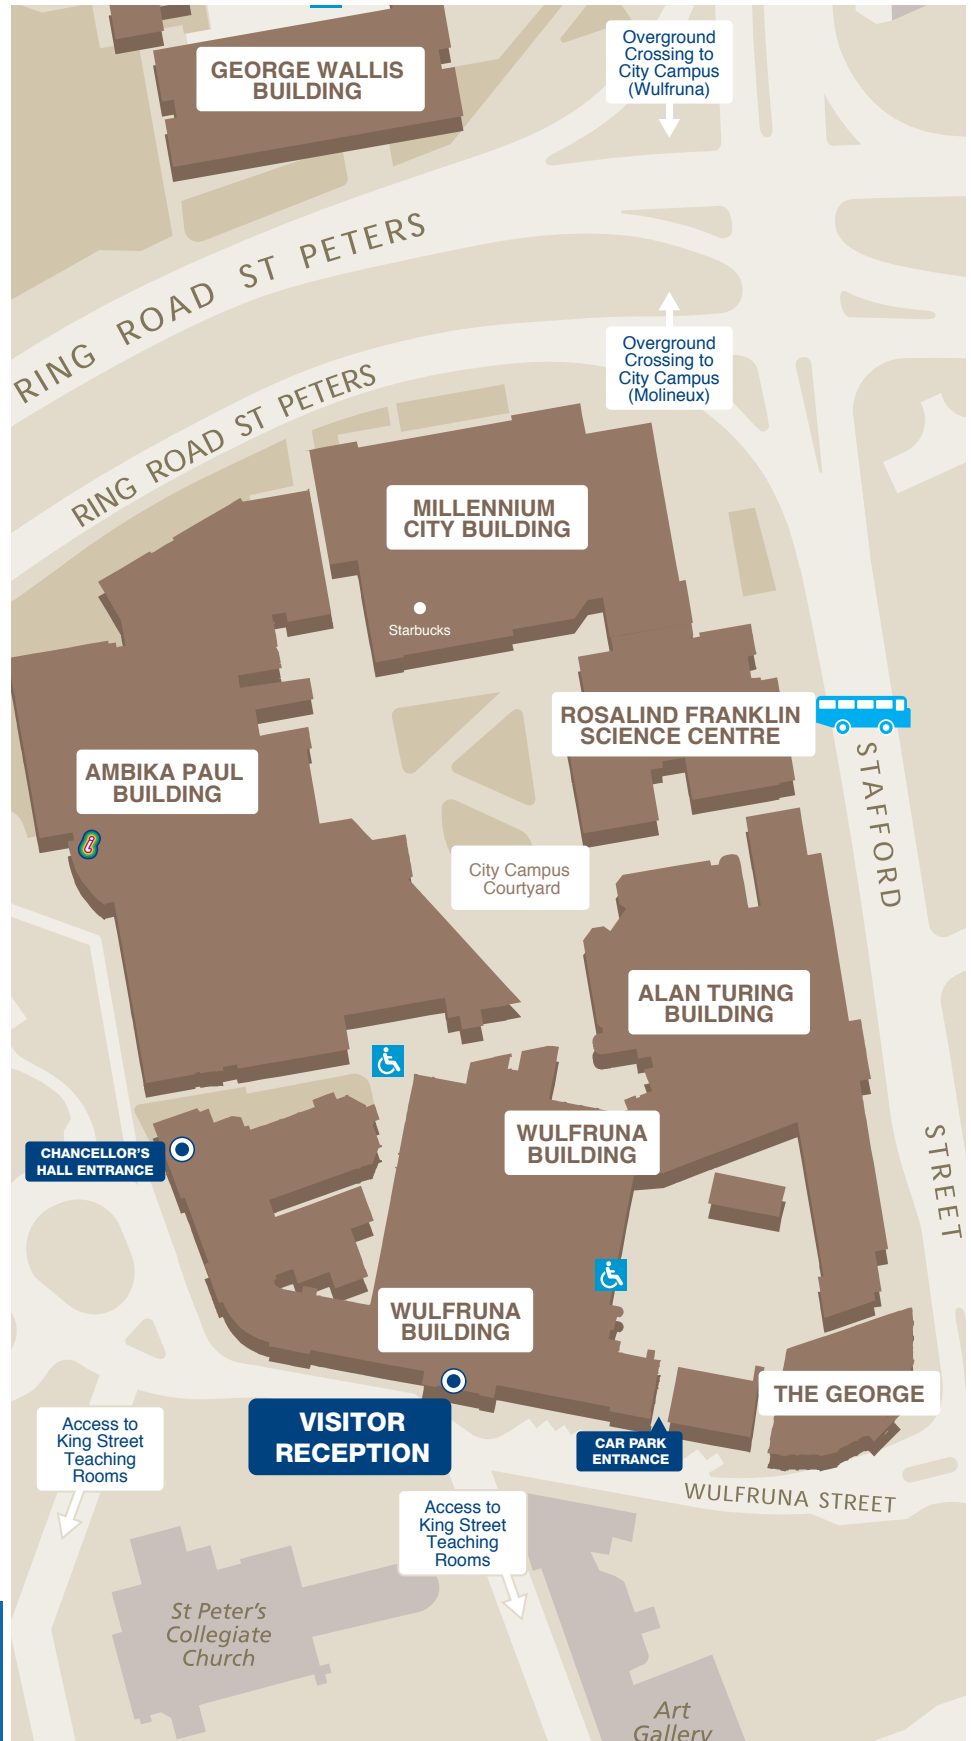

City Campus Wulfruna

Millennium City Building

Faculty of Education, Health and Wellbeing | Faculty of Education, Health and Wellbeing Student Services | Institute of Community and Society | Institute of Health | Institute of Sport and Human Sciences | Skills and Simulations Lab | Research Institute in Information and Language Processing | Cornerhouse Deli | The Courtyard Kitchen | Starbucks

Rosalind Franklin Science Centre

Faculty of Science and Engineering | School of Sciences | The Junction Grab & Go

Ambika Paul Building

The Campus Store | Careers and Enterprise | Harrison Learning Centre | Research Hub | Santander Bank | Sports Centre | Students' Union | The Workplace and Volunteer Central

Wulfruna Building

Faculty of Science and Engineering | School of Engineering | School of Pharmacy | School of Sciences | Arena Theatre | Campus Operations | Chancellor's Hall | External Relations | Main Reception | Offices of the Vice-Chancellor | Wulfruna Lounge

The George

The Gateway | International Centre | Office of the Dean of Students | Directorate of Recruitment and Partnerships

Accessible Parking

University Shuttle Bus

Welcome Point