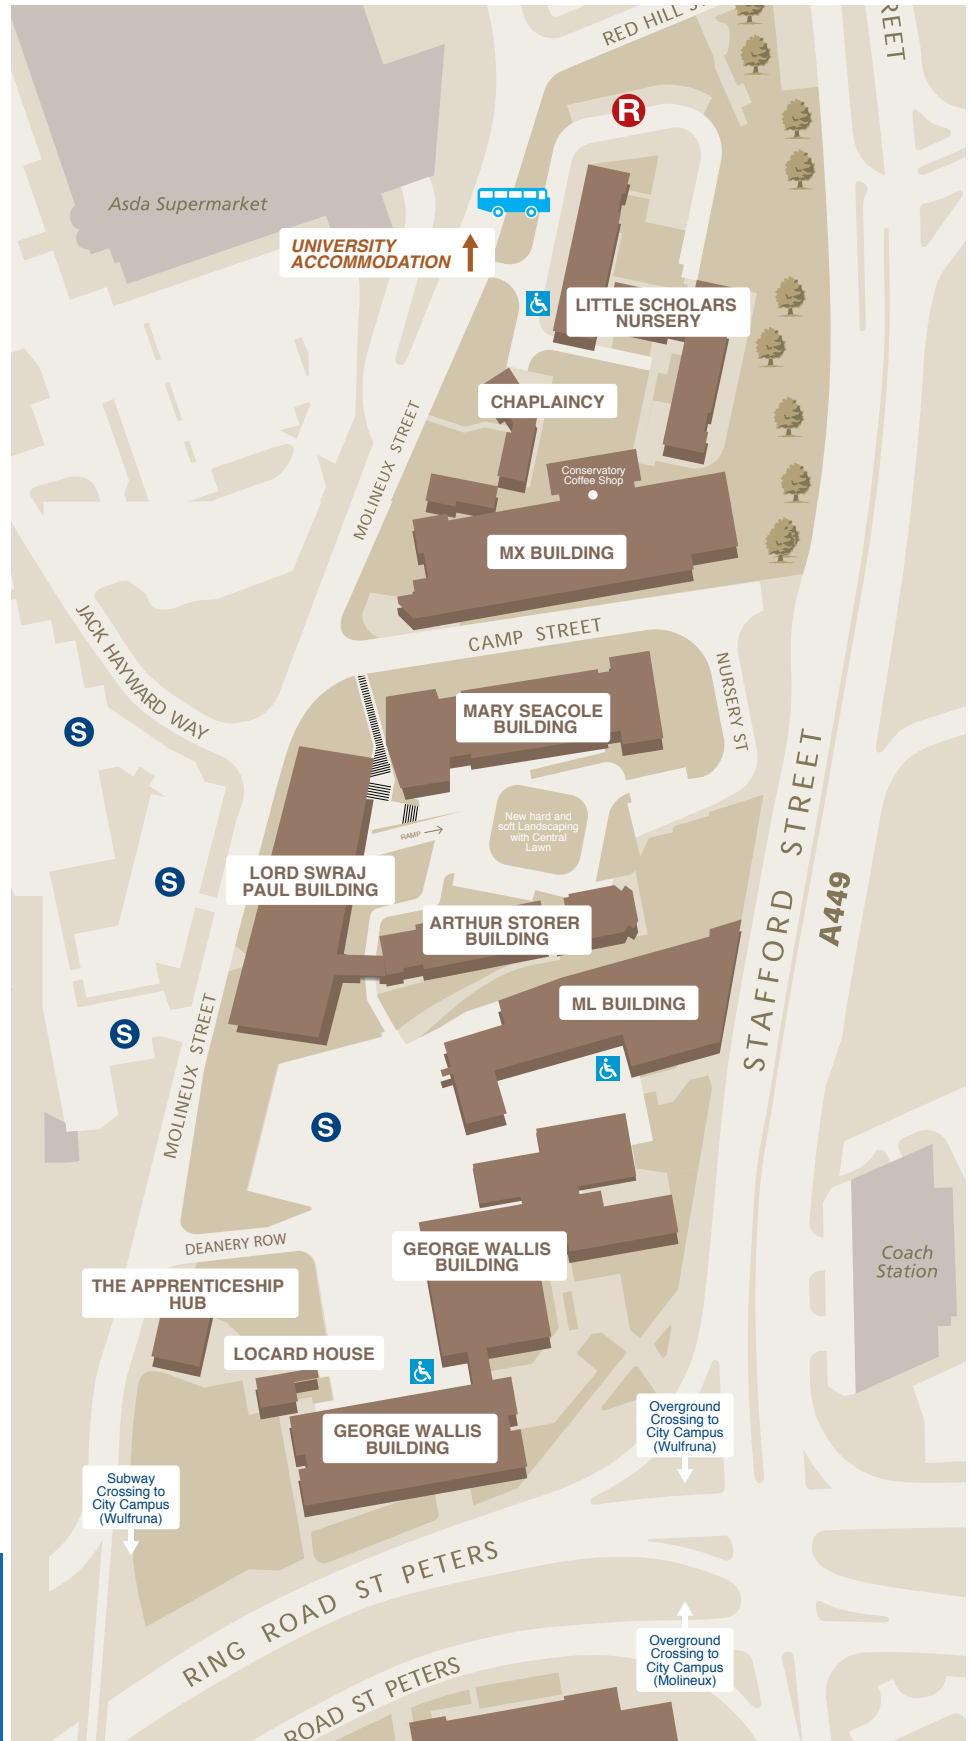

City Campus Molineux

Little Scholars Nursery

Pre-school childcare

Chaplaincy

For people of all faiths and none | Informal meeting space | Rooms for societies or groups

MX Building

Faculty of Arts | Faculty of Arts Student Services | School of Humanities | Admissions | Cashiers and Finance Office | The Conservatory Coffee Shop | Directorate of Academic Support | Finance | Post Room | Human Resources | Estates and Facilities Directorate

Locard House

Faculty of Science and Engineering

Apprenticeship Hub

George Wallis Building

Faculty of Arts | Wolverhampton School of Art (Est. 1851) | School of Media | Digital Print Services Unit | The Gallery Grab and Go

Accessible Parking

Resident Parking

Staff Parking

University Shuttle Bus