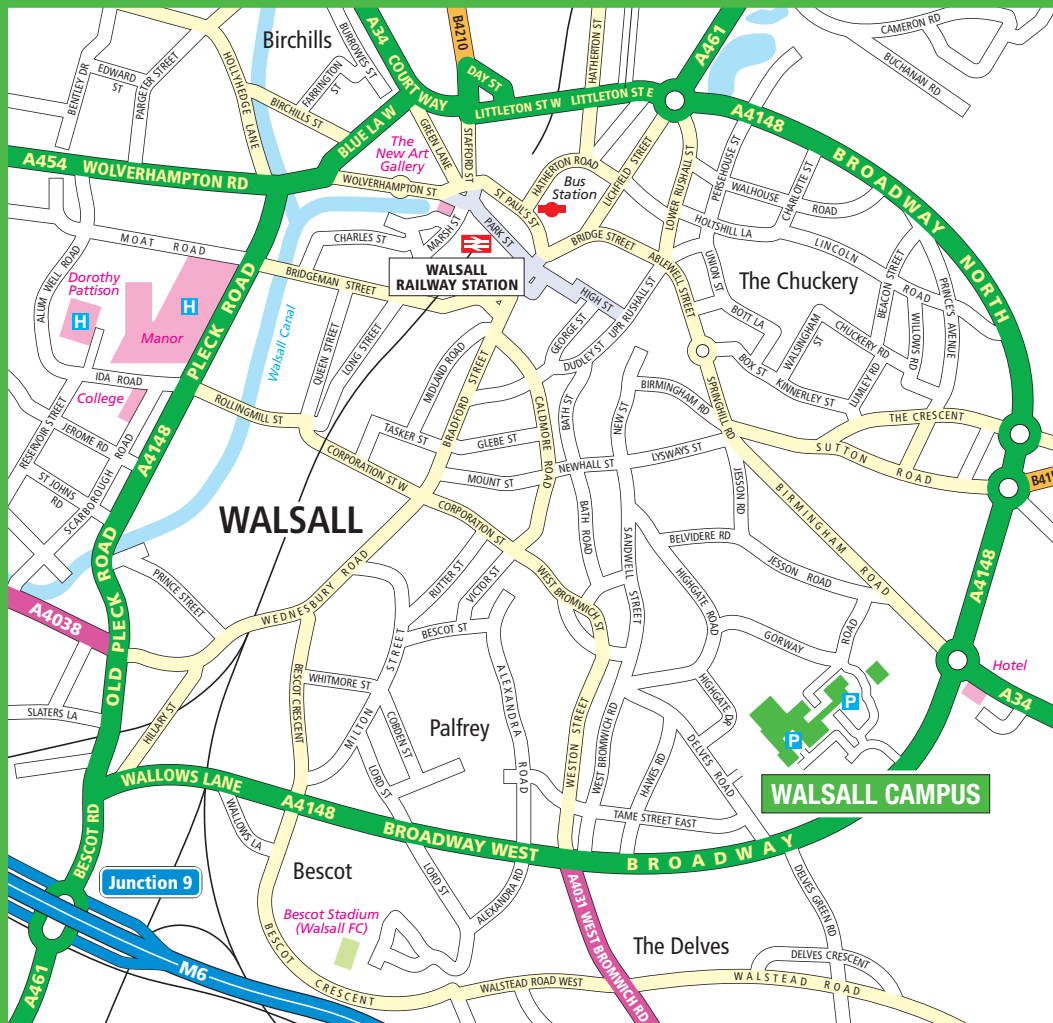

## Getting to Walsall Campus

**By Car:** Walsall Campus is just minutes from Junction 9 of the M6 motorway. For general visitors, the entrance is from Gorway Road, accessible via Jesson Road from Birmingham Road off The Broadway roundabout. For sports users, the entrance is via Magdalene Road, accessible from The Broadway.

**By Train:** Walsall station is on the Wolverhampton, Stafford and Birmingham lines. From Walsall station, you can either take a taxi or walk the short distance to the bus station, from where you can get a number 51 bus as above.