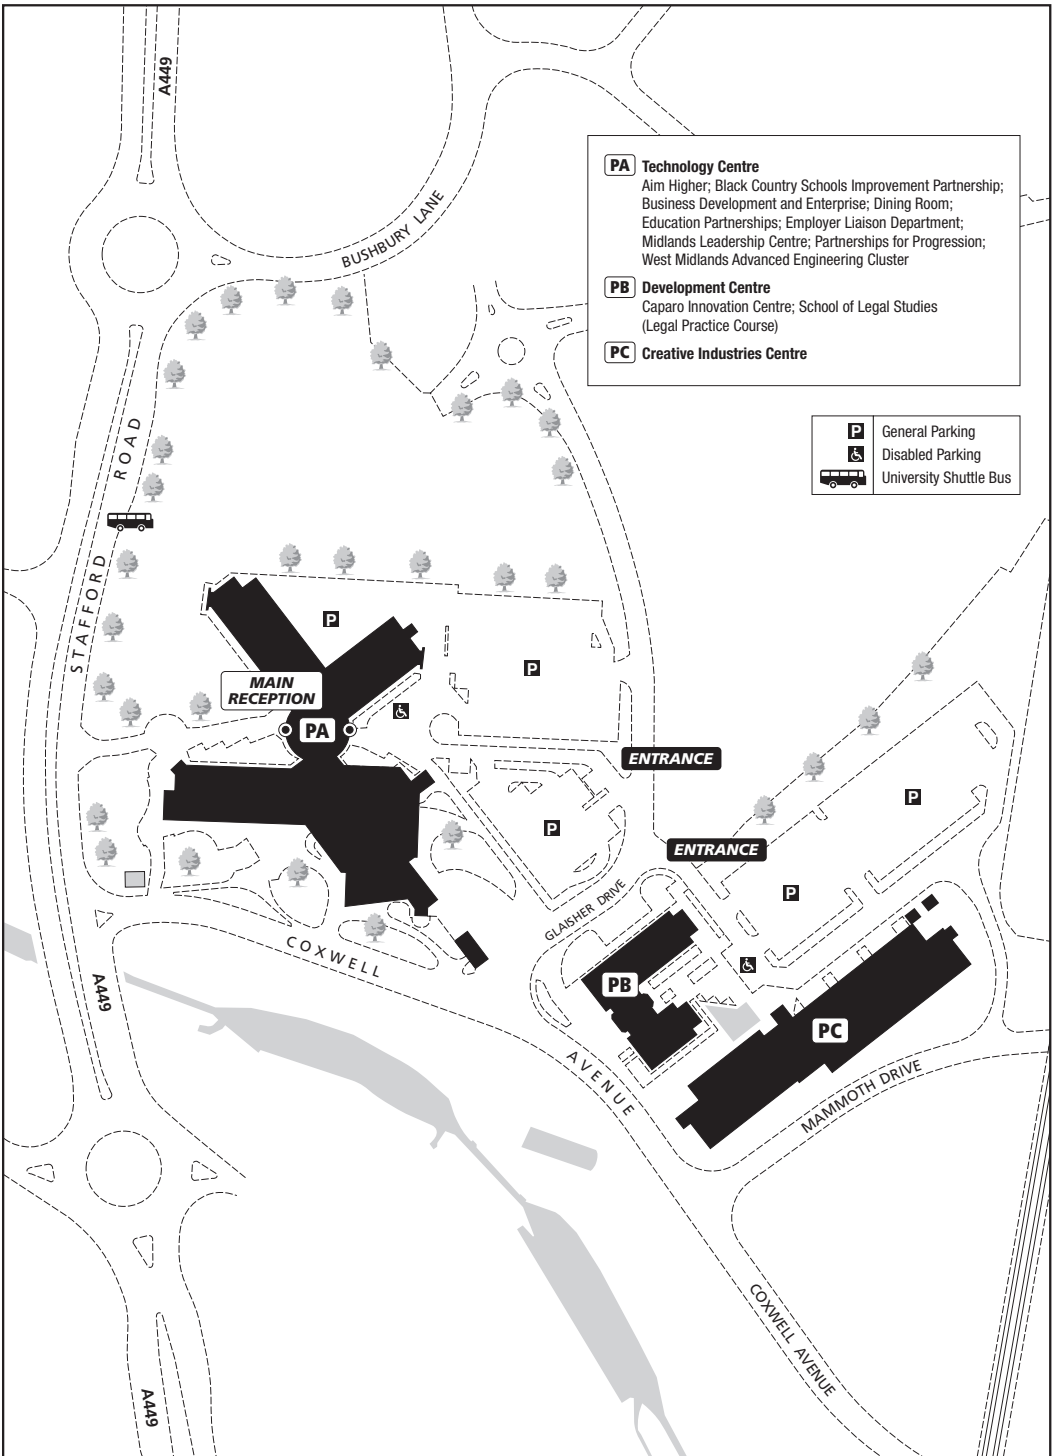

# Wolverhampton Science Park

- PA Technology Centre**  
 Aim Higher; Black Country Schools Improvement Partnership;  
 Business Development and Enterprise; Dining Room;  
 Education Partnerships; Employer Liaison Department;  
 Midlands Leadership Centre; Partnerships for Progression;  
 West Midlands Advanced Engineering Cluster
- PB Development Centre**  
 Caparo Innovation Centre; School of Legal Studies  
 (Legal Practice Course)
- PC Creative Industries Centre**

	General Parking
	Disabled Parking
	University Shuttle Bus