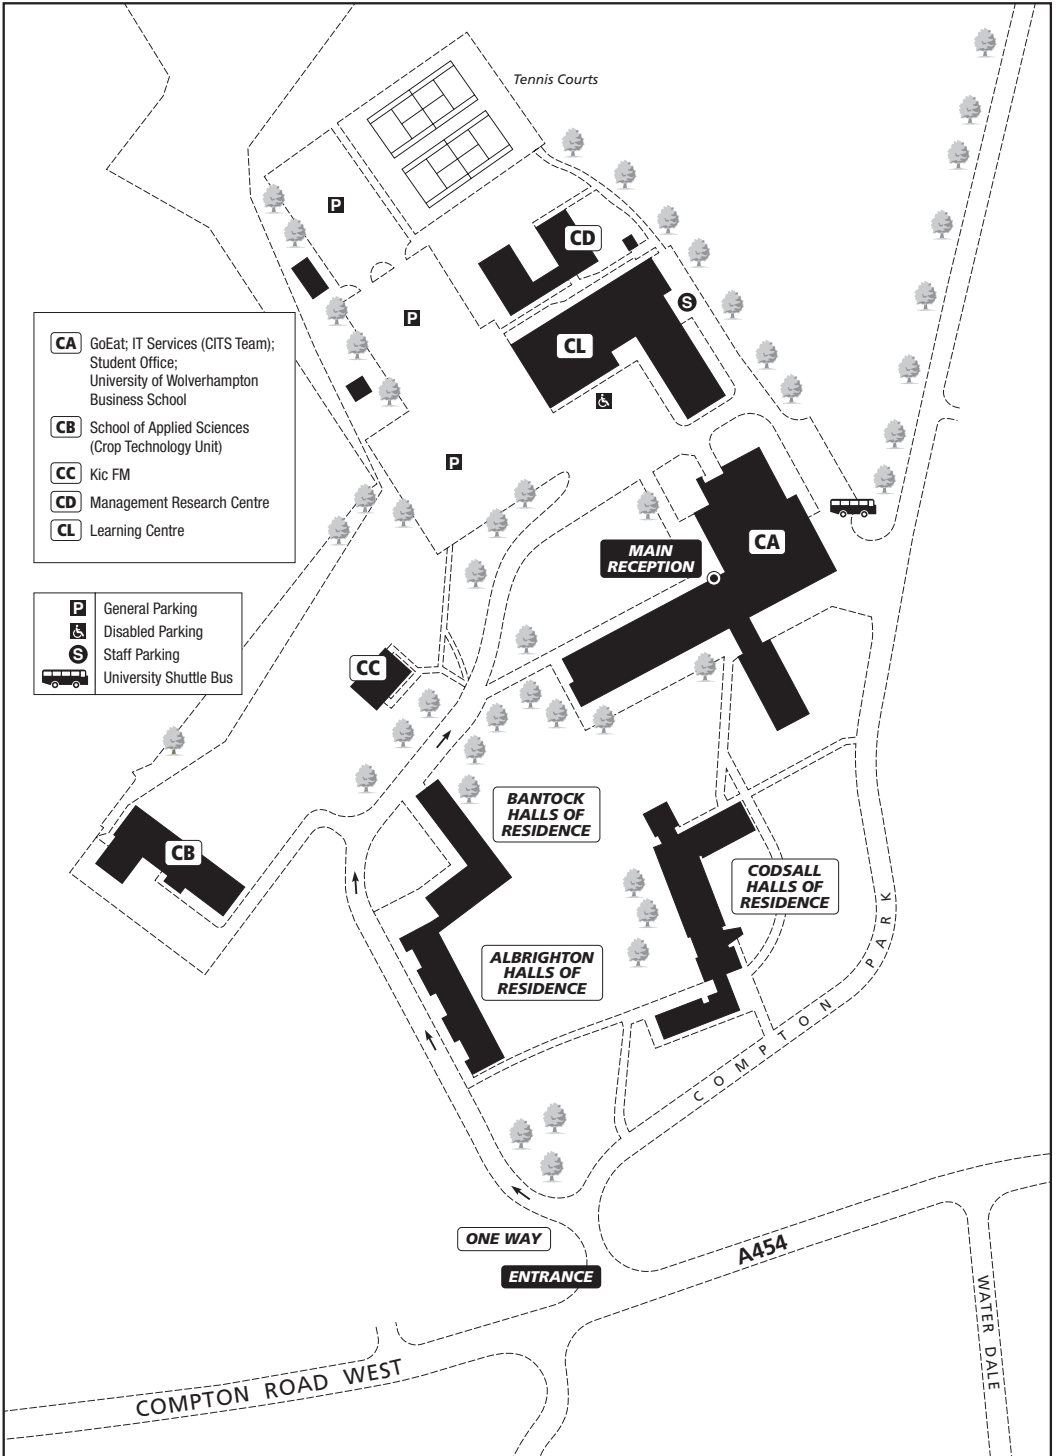

Compton Park Campus

- CA** GoEat; IT Services (CITS Team);
Student Office;
University of Wolverhampton
Business School
- CB** School of Applied Sciences
(Crop Technology Unit)
- CC** Kic FM
- CD** Management Research Centre
- CL** Learning Centre

- P** General Parking
- ♿** Disabled Parking
- S** Staff Parking
-  University Shuttle Bus

Tennis Courts

MAIN RECEPTION

BANTOCK HALLS OF RESIDENCE

CODSALL HALLS OF RESIDENCE

ALBRIGHTON HALLS OF RESIDENCE

COMPTON PARK

A454

ONE WAY

ENTRANCE

COMPTON ROAD WEST

WATER DALE