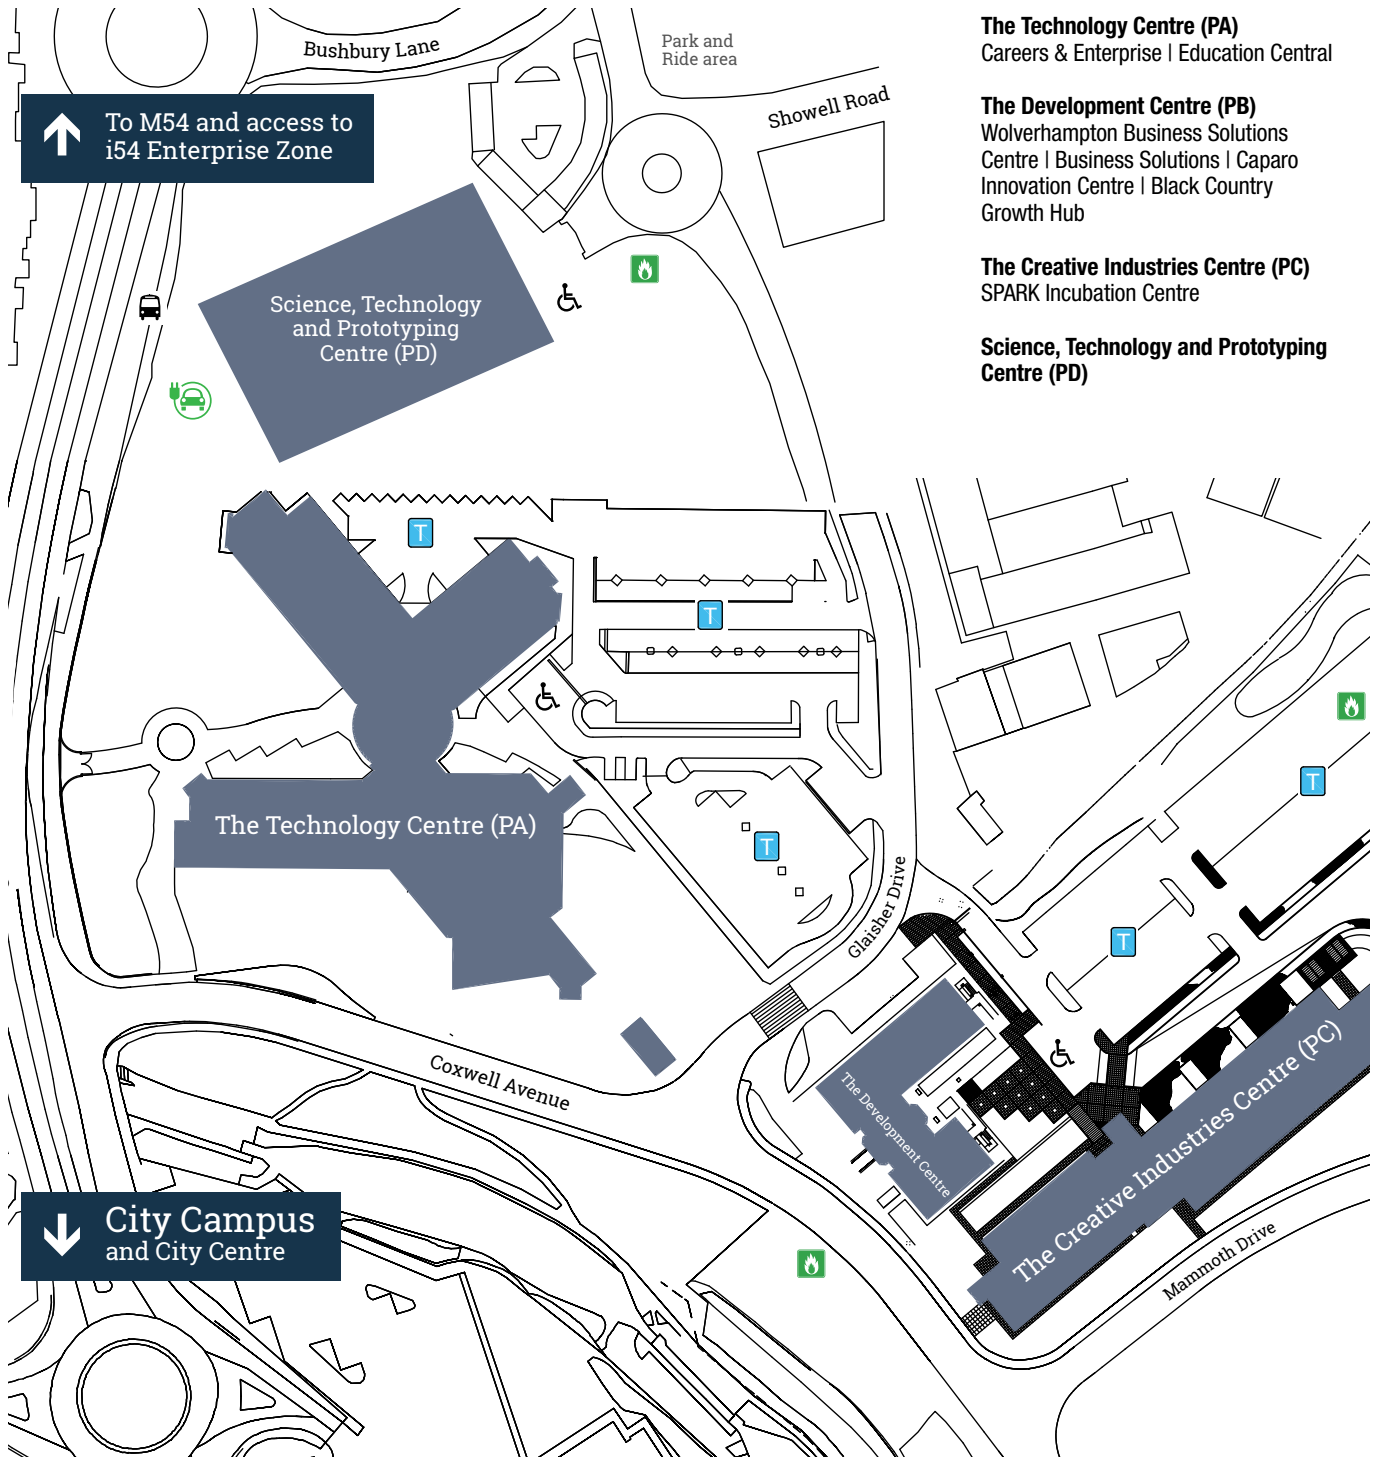

Science Park

The Technology Centre (PA)
Careers & Enterprise | Education Central

The Development Centre (PB)
Wolverhampton Business Solutions
Centre | Business Solutions | Caparo
Innovation Centre | Black Country
Growth Hub

The Creative Industries Centre (PC)
SPARK Incubation Centre

**Science, Technology and Prototyping
Centre (PD)**

-  Accessible Parking
-  Electric vehicle charging
-  Fire assembly point
-  Tenant Parking